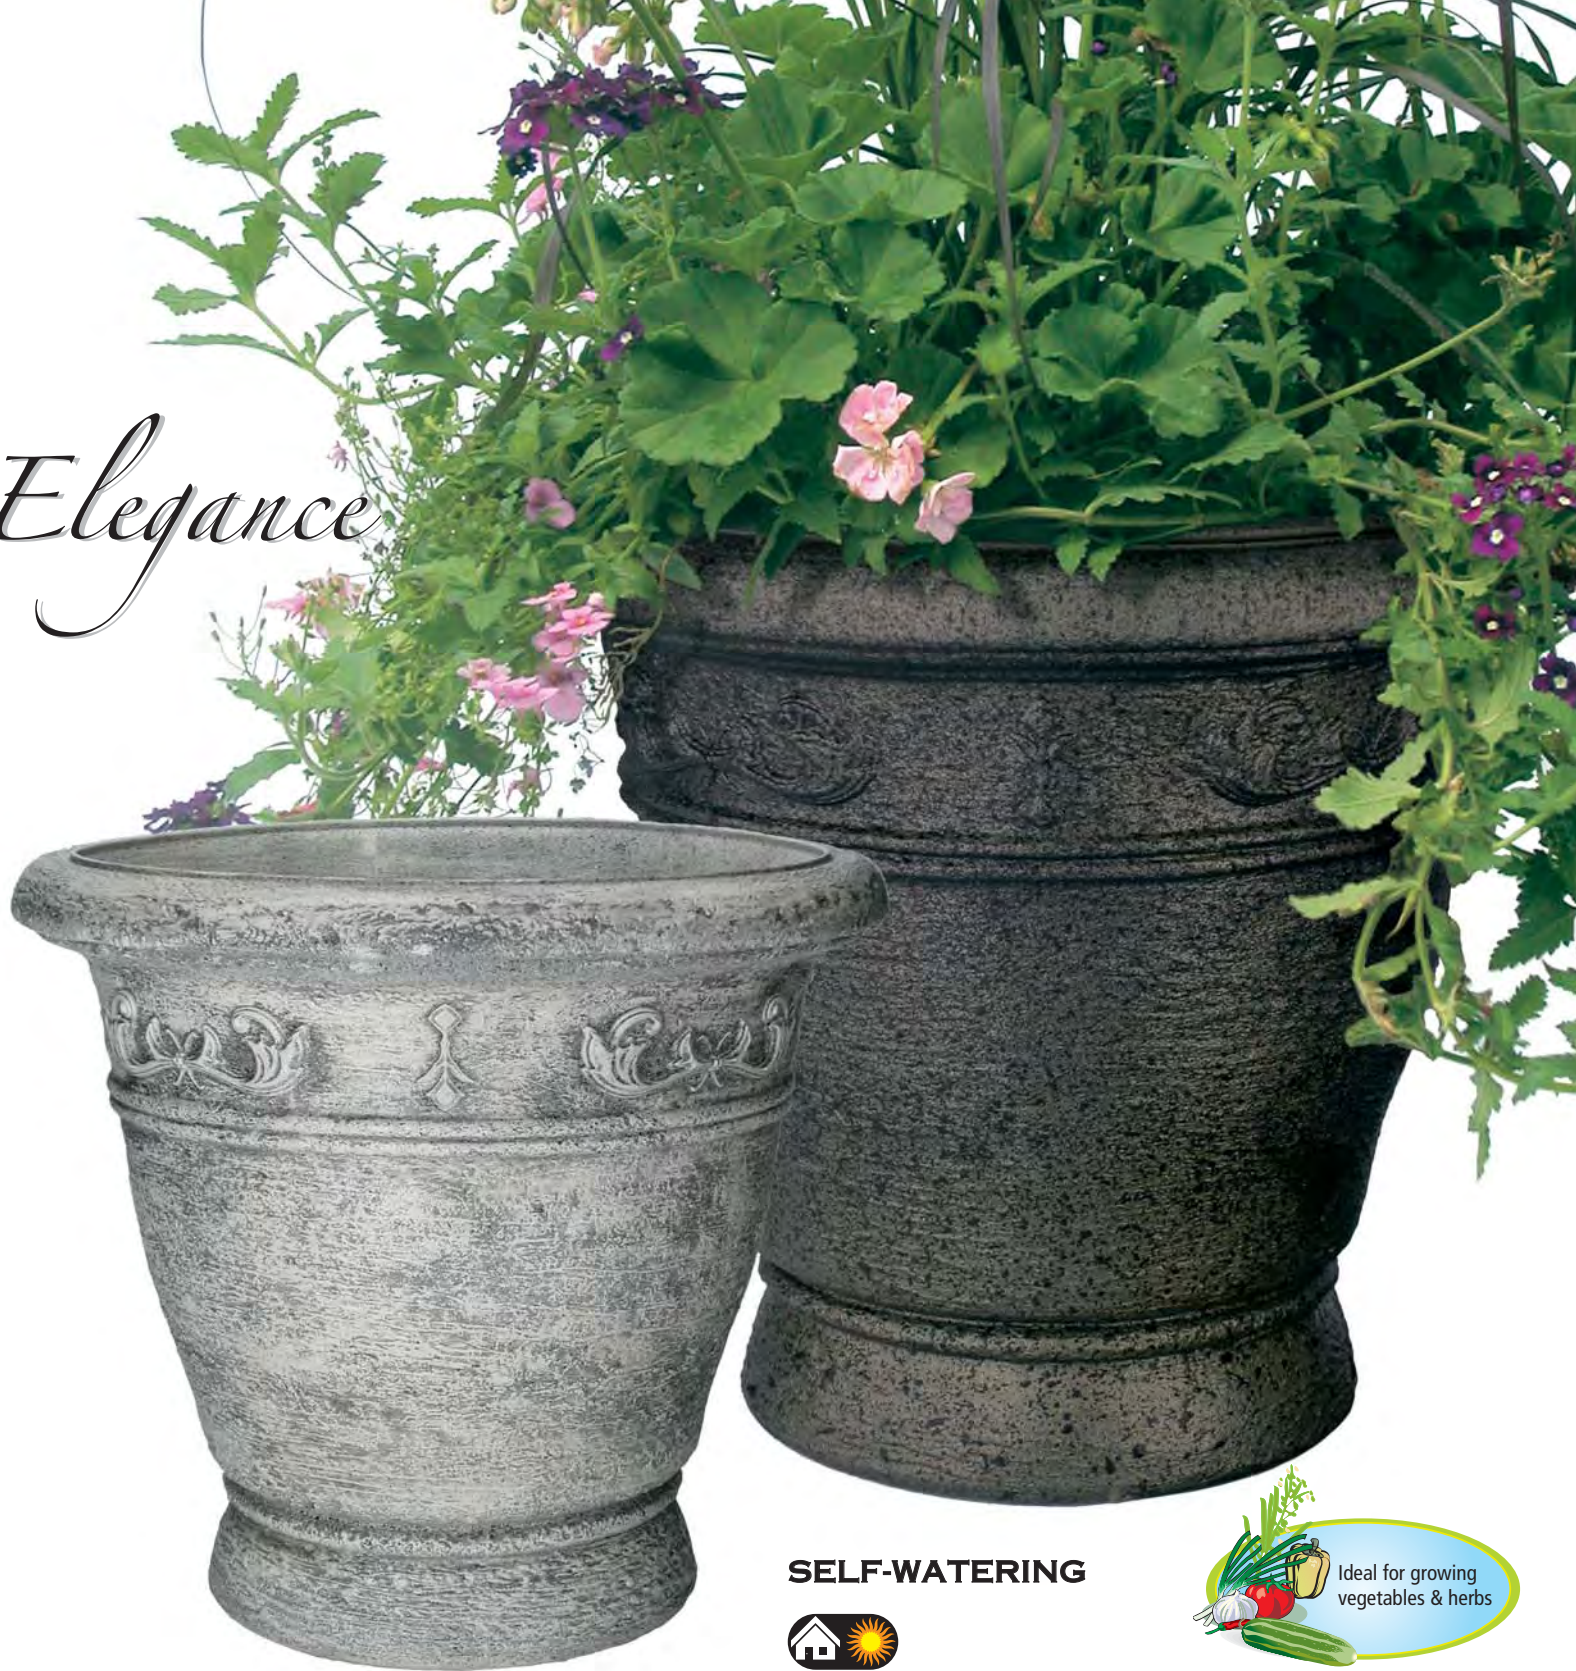

Elegance

Roman style fashion planter.

- *Inside saucer*
- *Overflow Protection*