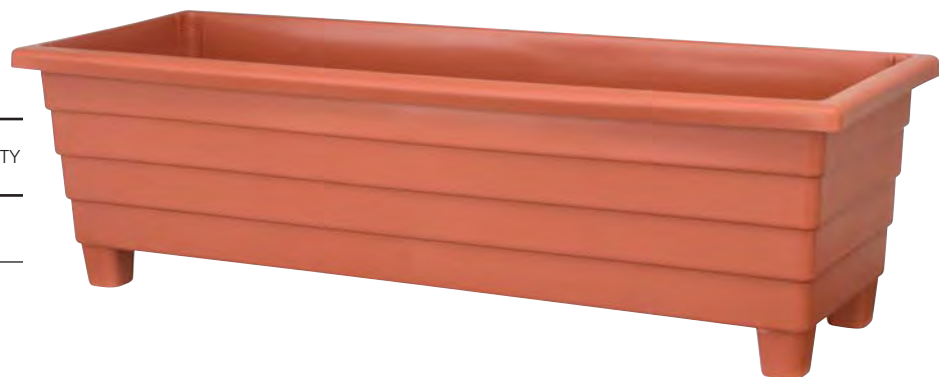

CODE	DIMENSIONS L x D x H	APPROX. LIQUID QUARTS / US GAL LITERS	CASE QUANTITY
2800/0	18" x 6-3/4" x 4-1/2"	6.30qt / 1.57gal	6
2800/6	46cm x 17cm x 11cm	5,96L	
2900/0	24-1/4" x 8-3/4" x 5-5/8"	13.31qt / 3.33gal	6
2900/6	62cm x 22cm x 14cm	12,60L	
2710/0	31-3/4" x 8-1/2" x 6-1/2"	20.54qt / 5.14gal	6
2710/6	81cm x 22cm x 17cm	19,44L	

Code/0 = without brackets, code/6 = with brackets.

CODE	DIMENSIONS L x D x H	APPROX. LIQUID QUARTS / US GAL LITERS	CASE QUANTITY
4130	30" x 10-1/2" x 8-3/4" 76cm x 27cm x 22cm	26.65qt / 6.66gal 25,22L	6