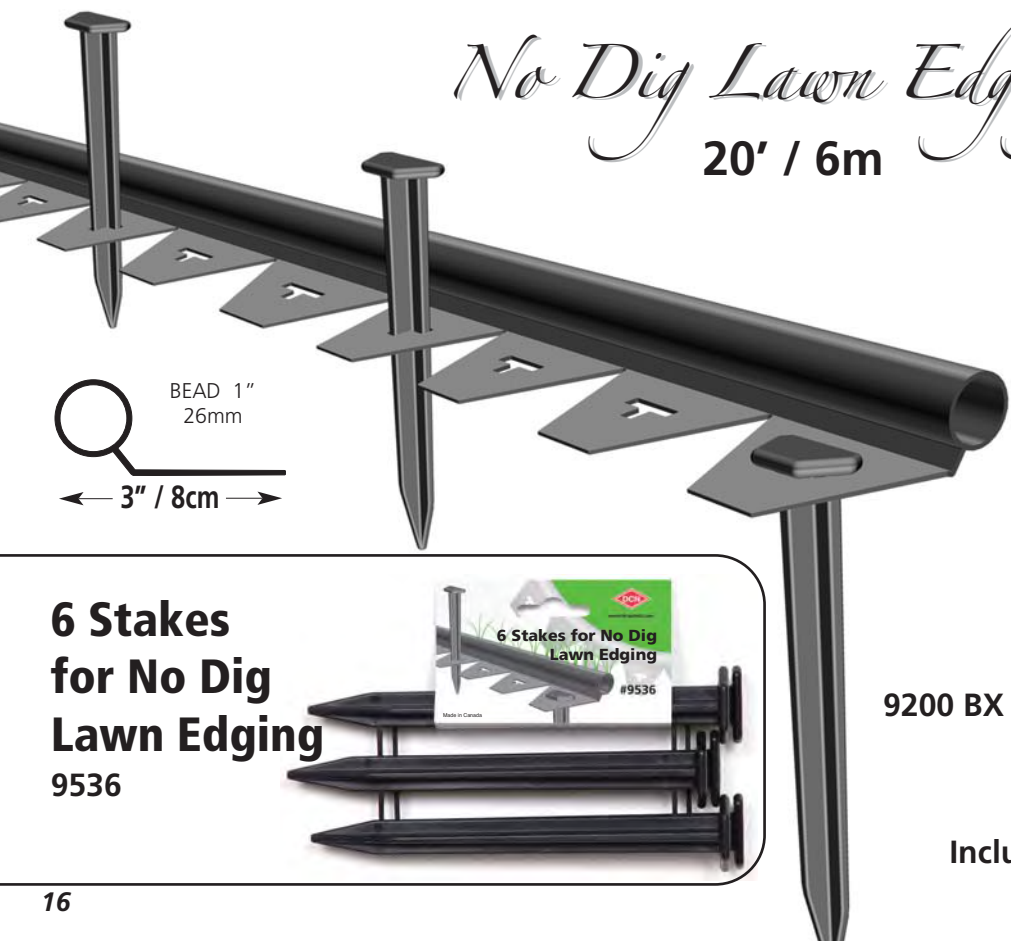

Cherub Bird Bath AW

CODE	DIMENSIONS	CASE QUANTITY
5000	18" x 27" / 46cm x 69cm	4

Antique Stone Look
 • Hollow base can be filled with sand or stones for improved stability.

No Dig Lawn Edging 20' / 6m

NEW

**6 Stakes
for No Dig
Lawn Edging
9536**

9200 BX

Includes : 6 Stakes, 2 connectors

- Standard lengths are 20' / 6m, other lengths are available
- All available with 2 joiners
- BK - bulk with 4 stakes
- BKNS - bulk without stakes
- BXNS - boxed without stakes.