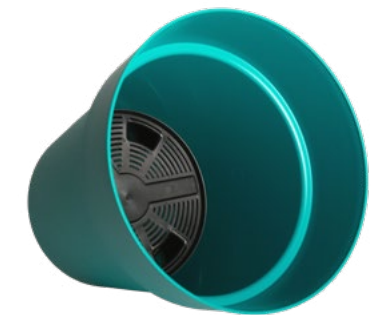

CODE	DIMENSIONS DIAM. / HEIGHT	APPROX. LIQUID QUARTS / US GAL (LITRES)	CASE QUANTITY
<i>Contemporary Design Planters with a mat textured finish, water reservoir and overflow protection</i>			
1707	7" X 7.75" 18cm X 20cm	3.2qt / 0.8gal 3,0L	6
1709	9" X 10" 23cm X 25cm	7.0qt / 1.7gal 6,6L	6
1711	11" X 12.25" 28cm X 31cm	12.9qt / 3.2gal 12,2L	6
1713	13" X 14.5" 33cm X 37cm	21.5qt / 5.4gal 20,3L	6
1717	17" X 19" 43cm X 48cm	48.4qt / 12.1gal 45,8L	6
1721	21" X 23.5" 53cm X 60cm	91.4qt / 22.9gal 86,5L	4