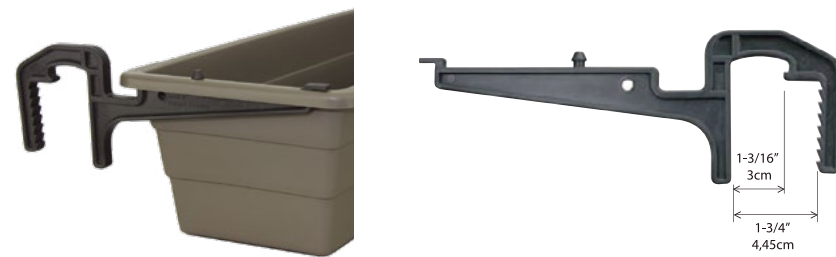

We reserve the right to alter colours without notice.
Colours on actual products may differ.

BRACKETS

CODE

Brackets made of nylon and fiberglass, resistant and fit most railings

PB-2000

CODE

This metal bracket can be used with the following planters :

· Futura: 2900, 2710
· Nova: 2018, 2024, 2030

UB-7000 N