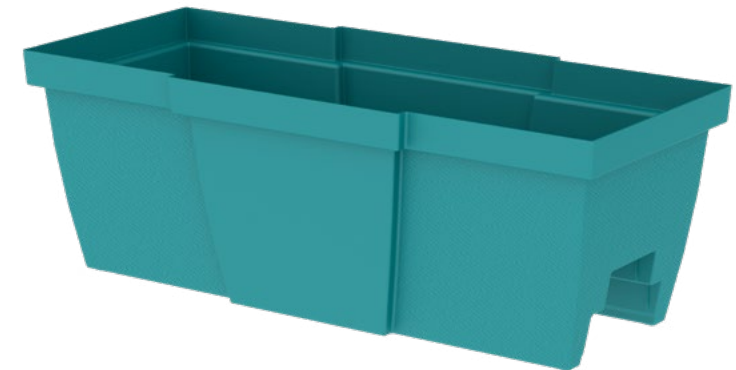

Texture Details

QUATTRO Water Reservoir

CODE	DIMENSIONS DIAM. / HEIGHT	APPROX. LIQUID QUARTS / US GAL (LITRES)	CASE QUANTITY
<i>Contemporary Design Hanging Planter with water reservoir and two textured finish</i>			
1520	12.85" X 8.56" 33cm X 22cm	10.0qt / 2.5gal 9,5L	6

Texture Details

QUATTRO

CODE	DIMENSIONS L x D x H	APPROX. LIQUID QUARTS / US GAL (LITRES)	CASE QUANTITY
<i>Contemporary Design Rectangular Railing Planter with a two textured finish. Will fit a 2"x4" or a 2"x6" railing. Can also be used as a deck planter</i>			
1550	27" X 12" X 9.6" 69cm X 30cm X 24cm	31.3qt / 7.8gal 29,6L	6

Texture Details

HARMONY Water Reservoir

CODE	DIMENSIONS L x D x H	APPROX. LIQUID QUARTS / US GAL (LITRES)	CASE QUANTITY
<i>Rectangular Stylish Railing Planter with a unique textured vertical finish, water reservoir and overflow protection. Will fit a 2"x4" or a 2"x6" railing. Can also be used as a deck planter</i>			
3527	27" X 11.75" X 9.5" 69cm X 30cm X 24cm	24.9qt / 6.2gal 23,6L	6