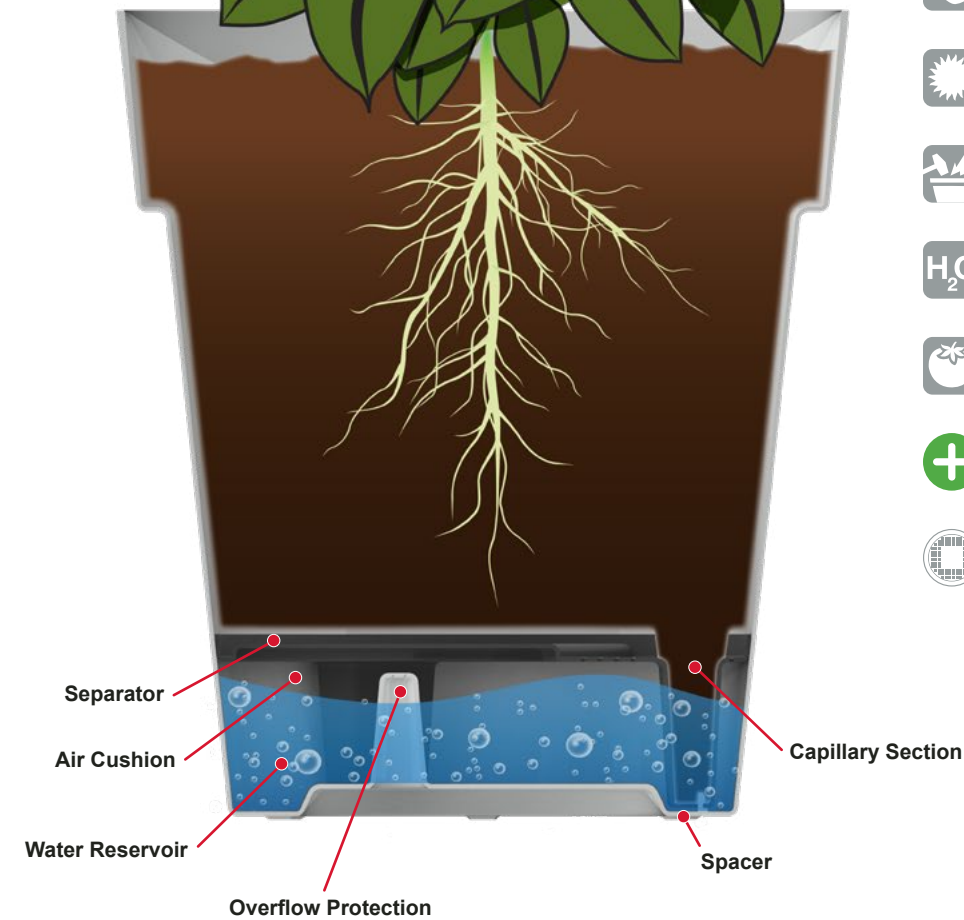

- Made with recyclable and non-toxic thermoplastic.
- DCN products are made of a lightweight thermoplastic material.
- All our products are durable. They are U.V. protected to resist fading and cracking from the sun.
- Shock resistant.
- Built in water reservoir promotes healthier plants without the need of constant watering.
- Ideal for growing herbs, vegetables and fruits.
- New Product, New Colour.
- Product supplied with a plug for indoor use and perforated cap for outdoor use.