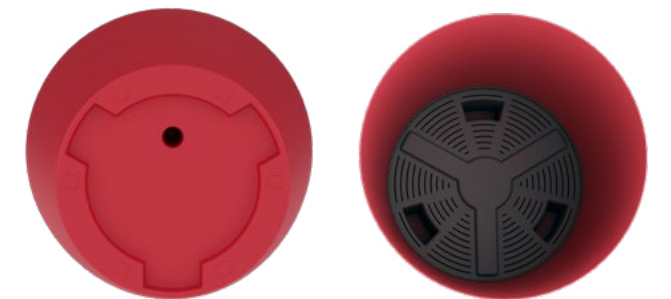

denplastic.com

Fabriqu  au | Made in
Canada | Canada

depuis | since
1903

BAMBOO Water Reservoir

CODE	DIMENSIONS L x D x H	APPROX. LIQUID QUARTS / US GAL (LITRES)	CASE QUANTITY
<i>Contemporary Design Planters with a unique textured horizontal finish, water reservoir and overflow protection</i>			
8805	5" X 5" X 6.31" 13cm X 13cm X 16 cm	1.68qt / 0.42gal 1,59L	6
8807	7" X 7" X 8.81" 18cm X 18cm X 22cm	4.68qt / 1.17gal 4,43L	6
8809	9" X 9" X 11.31" 23cm X 23cm X 29cm	10.02qt / 2.50gal 9,48L	6
8811	11" X 11" X 13.81" 28cm X 28cm X 35cm	18.35qt / 4.59gal 17,37L	6
8813	13" X 13" X 16.31" 33cm X 33cm X 41cm	30.53qt / 7.63gal 28,89L	6

BISTRO Water Reservoir

CODE	DIMENSIONS DIAM. / HEIGHT	APPROX. LIQUID QUARTS / US GAL (LITRES)	CASE QUANTITY
<i>Contemporary Design Planter with a mat horizontal textured finish, large water reservoir and overflow protection</i>			
9912	12" X 13.63" 31cm X 35cm	19.2qt / 4.8gal 18,2L	6
9916	16" X 17.88" 41cm X 45cm	44.5qt / 11.1gal 42,1L	6
9920	19.75" X 22" 50cm X 56cm	84.2qt / 21.1gal 79,7L	4