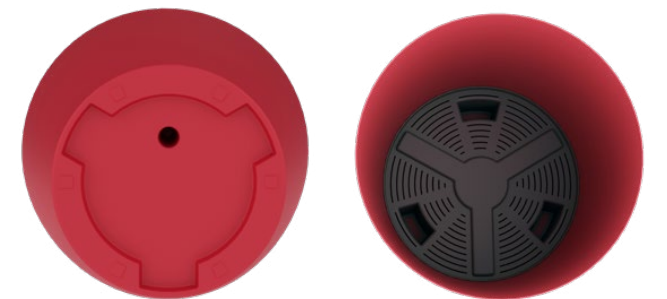

dcnplastic.com

Fabriqu  au | Made in
Canada | Canada

depuis | since
1903

BAMBOO Water Reservoir

CODE	DIMENSIONS L x D x H	APPROX. LIQUID QUARTS / US GAL (LITRES)	CASE QUANTITY
<i>Contemporary Design Planters with a unique textured horizontal finish, water reservoir and overflow protection</i>			
8805	5" X 5" X 6.31" 13cm X 13cm X 16 cm	1.68qt / 0.42gal 1,59L	6
8807	7" X 7" X 8.81" 18cm X 18cm X 22cm	4.68qt / 1.17gal 4,43L	6
8809	9" X 9" X 11.31" 23cm X 23cm X 29cm	10.02qt / 2.50gal 9,48L	6
8811	11" X 11" X 13.81" 28cm X 28cm X 35cm	18.35qt / 4.59gal 17,37L	6
8813	13" X 13" X 16.31" 33cm X 33cm X 41cm	30.53qt / 7.63gal 28,89L	6

BISTRO Water Reservoir

CODE	DIMENSIONS DIAM. / HEIGHT	APPROX. LIQUID QUARTS / US GAL (LITRES)	CASE QUANTITY
<i>Contemporary Design Planter with a mat horizontal textured finish, large water reservoir and overflow protection</i>			
9912	12" X 13.63" 31cm X 35cm	19.2qt / 4.8gal 18,2L	6
9916	16" X 17.88" 41cm X 45cm	44.5qt / 11.1gal 42,1L	6
9920	19.75" X 22" 50cm X 56cm	84.2qt / 21.1gal 79,7L	4