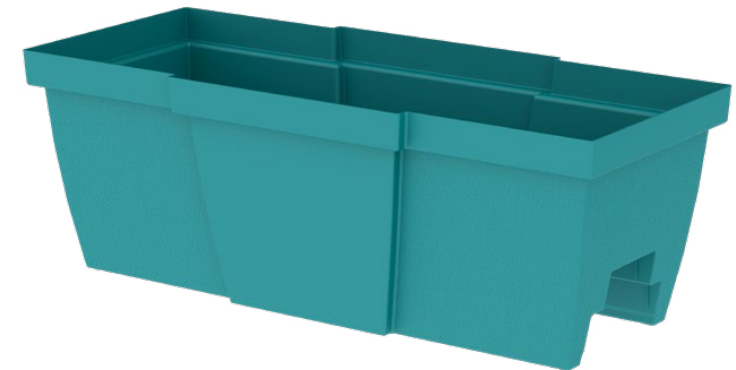

Texture Details

QUATTRO Water Reservoir

CODE	DIMENSIONS DIAM. / HEIGHT	APPROX. LIQUID QUARTS / US GAL (LITRES)	CASE QUANTITY
<i>Contemporary Design Hanging Planter with water reservoir and two textured finish</i>			
1520	12.85" X 8.56" 33cm X 22cm	10.0qt / 2.5gal 9,5L	6

Texture Details

QUATTRO

CODE	DIMENSIONS L x D x H	APPROX. LIQUID QUARTS / US GAL (LITRES)	CASE QUANTITY
<i>Contemporary Design Rectangular Railing Planter with a two textured finish. Will fit a 2"x4" or a 2"x6" railing. Can also be used as a deck planter</i>			
1550	27" X 12" X 9.6" 69cm X 30cm X 24cm	31.3qt / 7.8gal 29,6L	6

Texture Details

HARMONY Water Reservoir

CODE	DIMENSIONS L x D x H	APPROX. LIQUID QUARTS / US GAL (LITRES)	CASE QUANTITY
<i>Rectangular Stylish Railing Planter with a unique textured vertical finish, water reservoir and overflow protection. Will fit a 2"x4" or a 2"x6" railing. Can also be used as a deck planter</i>			
3527	27" X 11.75" X 9.5" 69cm X 30cm X 24cm	24.9qt / 6.2gal 23,6L	6