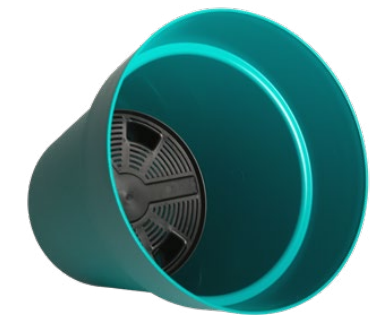

CODE	DIMENSIONS DIAM. / HEIGHT	APPROX. LIQUID QUARTS / US GAL (LITRES)	CASE QUANTITY
<i>Contemporary Design Planters with a mat textured finish, water reservoir and overflow protection</i>			
1707	7" X 7.75" 18cm X 20cm	3.2qt / 0.8gal 3,0L	6
1709	9" X 10" 23cm X 25cm	7.0qt / 1.7gal 6,6L	6
1711	11" X 12.25" 28cm X 31cm	12.9qt / 3.2gal 12,2L	6
1713	13" X 14.5" 33cm X 37cm	21.5qt / 5.4gal 20,3L	6
1717	17" X 19" 43cm X 48cm	48.4qt / 12.1gal 45,8L	6
1721	21" X 23.5" 53cm X 60cm	91.4qt / 22.9gal 86,5L	4