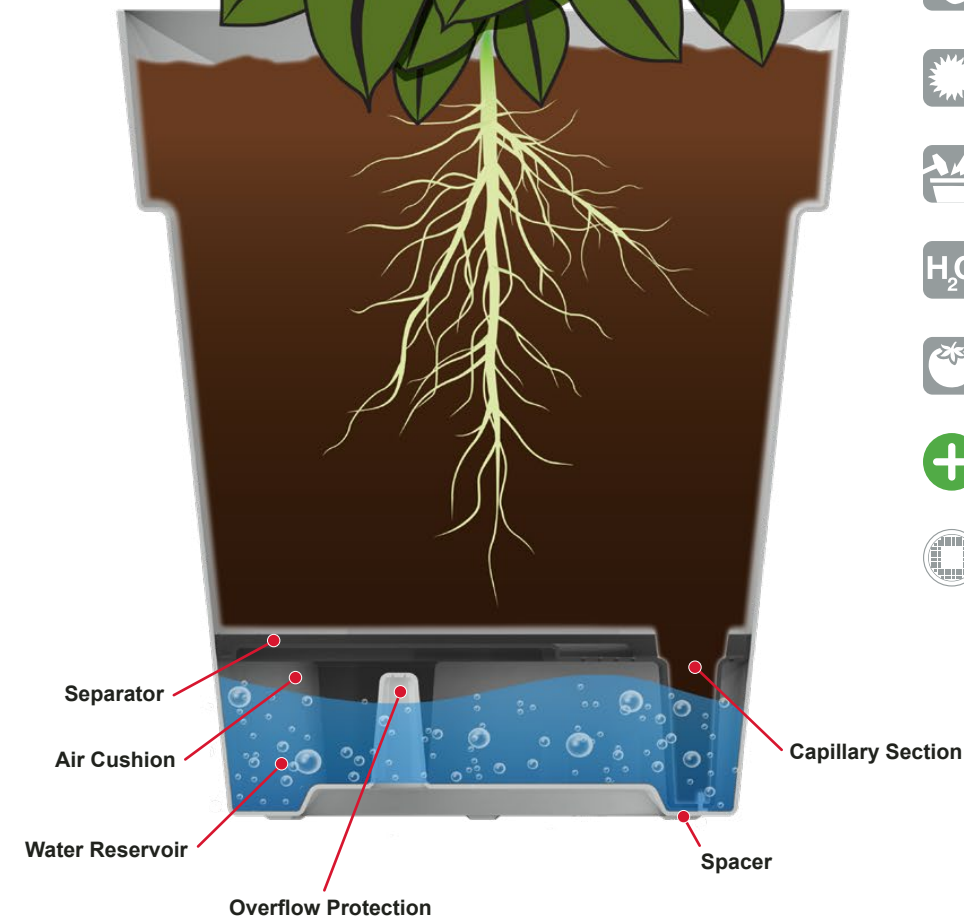

- Made with recyclable and non-toxic thermoplastic.
- DCN products are made of a lightweight thermoplastic material.
- All our products are durable. They are U.V. protected to resist fading and cracking from the sun.
- Shock resistant.
- Built in water reservoir promotes healthier plants without the need of constant watering.
- Ideal for growing herbs, vegetables and fruits.
- New Product, New Colour.
- Product supplied with a plug for indoor use and perforated cap for outdoor use.