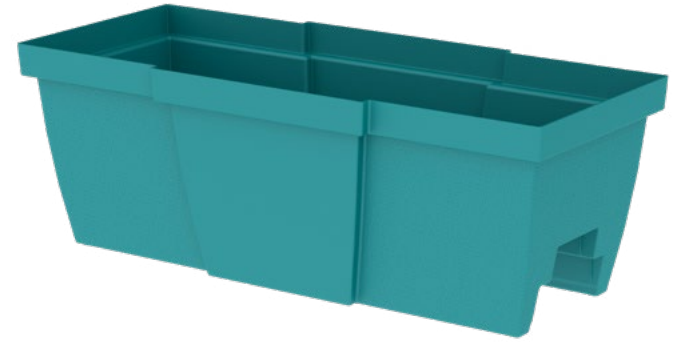

36
51
14
10

QUATTRO

CODE	DIMENSIONS L x D x H	APPROX. LIQUID QUARTS / US GAL (LITRES)	CASE QUANTITY
<i>Base to convert 1500 square patio planter into an Urn</i>			
1510	12.12" X 12.12" X 11.12" 31cm X 31cm X 28cm	-	6

<i>Contemporary Design Square Urn with a two textured finish</i>			
1500 + 1510	15.5" X 15.5" X 22" 39cm X 39cm X 56cm	29.6qt / 7.4gal 28,0L	

Texture Details

QUATTRO

Water Reservoir

CODE	DIMENSIONS DIAM. / HEIGHT	APPROX. LIQUID QUARTS / US GAL (LITRES)	CASE QUANTITY
<i>Contemporary Design Hanging Planter with water reservoir and two textured finish</i>			
1520	12.85" X 8.56" 33cm X 22cm	10.0qt / 2.5gal 9,5L	6

Texture Details

QUATTRO

CODE	DIMENSIONS L x D x H	APPROX. LIQUID QUARTS / US GAL (LITRES)	CASE QUANTITY
<i>Contemporary Design Rectangular Railing Planter with a two textured finish. Will fit a 2"x4" or a 2"x6" railing. Can also be used as a deck planter</i>			
1550	27" X 12" X 9.6" 69cm X 30cm X 24cm	31.3qt / 7.8gal 29,6L	6
36 51 14 10 39			