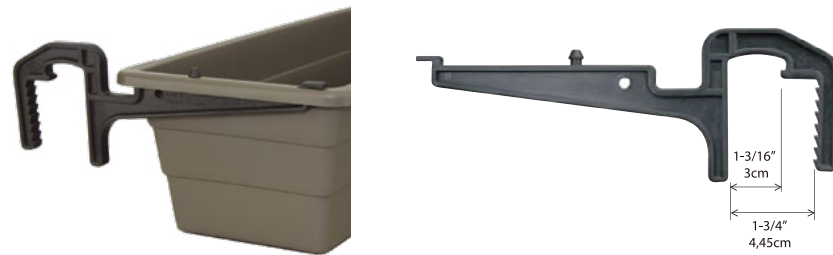

includes: 6 stakes, 2 connectors

VICTORIAN TRELLIS (V)

CODE	DIMENSIONS	CASE QUANTITY
------	------------	---------------

Trellis easy to assemble and install on a wall, will take your plants to new heights

0172	42" X 72" 107cm X 183cm	20
-------------	----------------------------	----

BRACKETS

CODE

Brackets made of nylon and fiberglass, resistant and fit most railings

PB-2000	   36
----------------	---

CODE

This metal bracket can be used with the following planters :
 · Futura: 2800, 2900, 2710
 · Nova: 2018, 2024, 2030