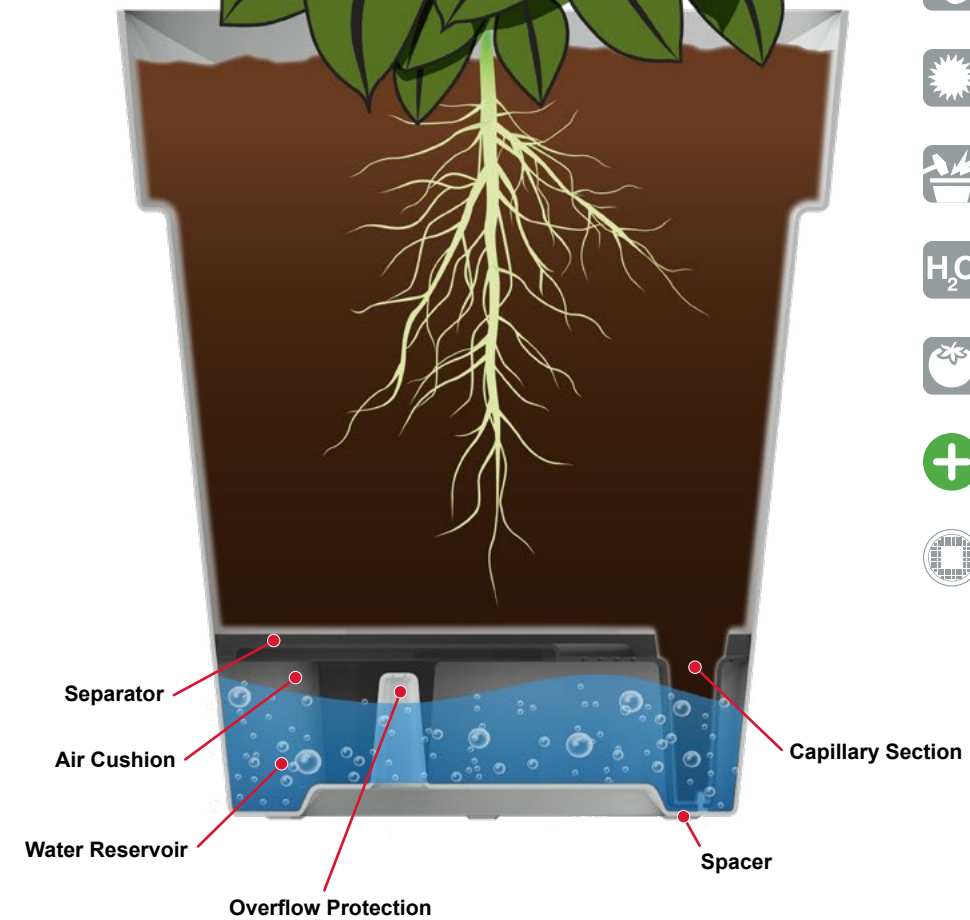

 Shock resistant.

 Built in water reservoir promotes healthier plants without the need of constant watering.

 Ideal for growing herbs, vegetables and fruits.

 New Product, New Colour.

 Product supplied with a plug for indoor use and perforated cap for outdoor use.